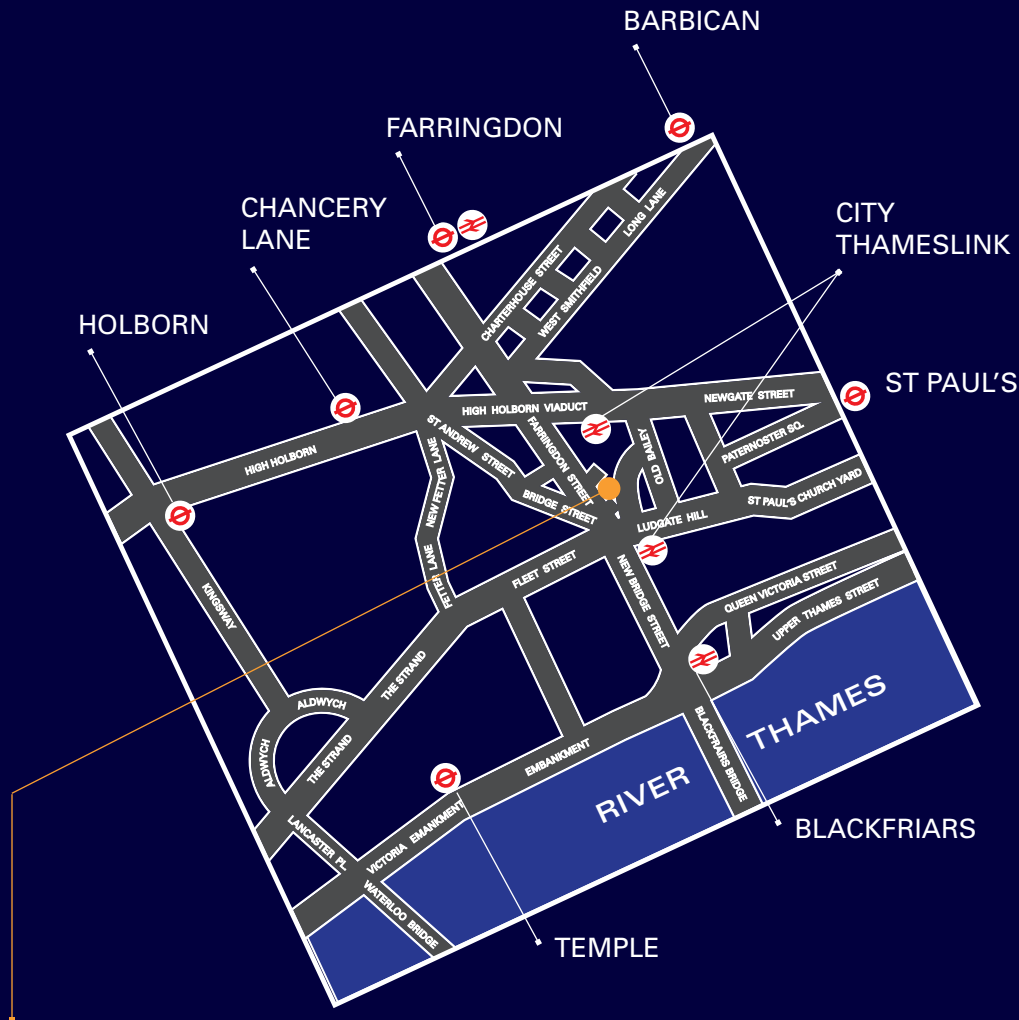

WHERE WE ARE

Preiskel & Co LLP

5 Fleet Place
London, EC4M 7RD
United Kingdom

Tel: +44 (0)20 7332 5640

Fax: +44 (0)20 7332 5641

Email: info@preiskel.com

www.preiskel.com

Underground:

Chancery Lane: Central line
St Paul's: Central line
Temple: District and Circle lines
Farringdon: Circle, Hammersmith & City and Metropolitan lines

Rail:

City Thameslink and Blackfriars

Directions:

5 Fleet Place is accessible from Farringdon Street by taking the staircase next to Old Fleet Lane or from Fleet Passage.

Car parks:

NCP International Press Centre
76 Shoe Lane, EC4A 3JB
NCP Hillgate House
Seacol Lane/Limeburner Lane, EC4M 7HY
NCP Saffron Hill
St Cross Street, EC1N 8XA